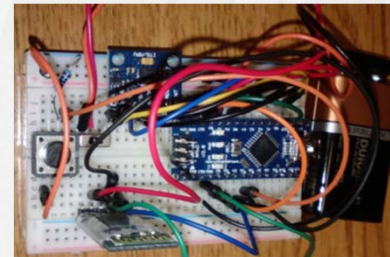

# Fall Detection System For the Elderly

- ✓ Fall detection tool and communication in case of accidents
- ✓ Hardware and software design

Prototype

Design does not require the person to carry the phone at all times

Resultados

Type of fall	Back	Right	Left	Diagonal (Left)	Diagonal (Right)
Precision	92%	83%	92%	83%	83%

## Portable device for detecting falls